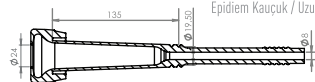

8680640077406